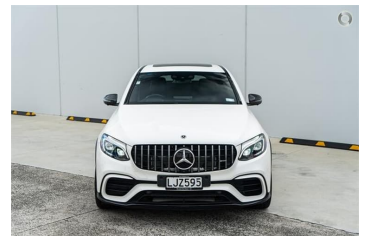

Mercedes-Benz
The best or nothing.

2018 Mercedes-AMG GLC63 S

\$129,950 Drive Away

Class: GLC Class
Body Type: Suv
Kilometres: 13500 kms
Fuel Type: Petrol - Premium ULP
Drive Type: Four Wheel Drive
Reg Plate: LJZ595
Stock #: 62721

Model: GLC63
Colour: White
Engine: 4.0 Litres
Transmission: Automatic
Doors: 5
Cylinders: 8 cylinders
VIN: WDC2533892F427824

Mercedes-Benz Botany

279 Ti Rakau Drive
 Botany
 Auckland 2013

Phone: (09) 535 8889