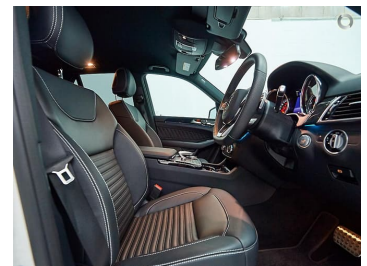

Mercedes-Benz
The best or nothing.

2019 Mercedes-Benz GLE350 d

$122,990 Drive Away

Class: GLE Class
Body Type: Wagon
Kilometres: 1300 kms
Fuel Type: Diesel
Drive Type: Four Wheel Drive
Reg Plate: MDF752
Stock #: 9959

Model: GLE350
Colour: White
Engine: 3.0 Litres
Transmission: Automatic
Doors: 5
Cylinders: 6 cylinders
VIN: WDC1660242B144792

Ingham-Sears - Tauranga

55 Totara Street
Mount Maunganui 3150

Phone: (07) 572 8260

Fuel Rating: 4.5

Estimated Fuel Cost: $2,290 per year[^]

Fuel Economy: 6.6L per 100km

[^]Cost per year based on price per litre of diesel $1.45 and an average distance of 14000 km includes Road User Charges

The information on this page is provided by the dealer identified above. MercedesBenz New Zealand Ltd does not warrant the accuracy of any of this information and, to the extent permitted by law, is not liable in the event this information is incorrect or does not comply with legal requirements.